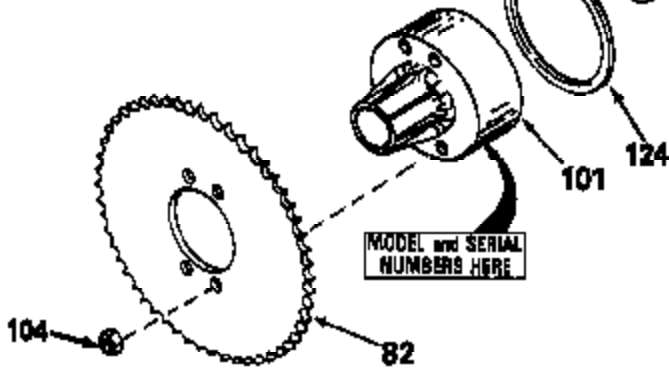

JOIST

SICHER IST DAS:
DAS ORIGINAL

47	48
47A	48A
47B	48B
47C	48C
47D	48D
47E	48E
47H	48H
47L	48L

47M	48M
47P	48P
47R	48R
47V	48V
47W	48W
47X	48X

Ref #	Part Number	Qty	Description
13	778067		Gear, Bevel (16 teeth)
14	778068		Gear, Pinion (16 teeth)
17	786040		Pin, Drive
26	792018		Ring, Retaining
31	780001		Washer (3/4" ID x 1-1/2" OD x 1/16" t hick)
31A	780096		Washer, Thrust
47D	774250		Axle (20-1/2" long)
48D	774251		Axle (9-1/8" long)
82	786043		Sprocket. No Teeth 54. O.D. 8.823
82	786051		Sprocket. No Teeth 60. O.D. 9.841
82	786070		Sprocket. No Teeth 48. O.D. 7.920
82	786041A		Sprocket. No Teeth 45. O.D. 7.389
82	786042	100-146	Sprocket. No Teeth 40. O.D. 6.650
90	788067B	Peerless	Grease (32 oz. bottle Bentonite greas e)
101	774073		Differential Carrier Hsg (Incl. 137)
102	774073		Differential Carrier Hsg (Incl. 139)
103	792041		Screw, 5/16-18 x 3-3/4"
104A	792061		Washer, Flat, 5/16"
104	792042		Nut, Lock, 5/16-18 (Use as required)
137	780077		Bushing (3/4" ID x 1-1/16" OD x 2-1/1 6" long)
139	780077		Bushing (3/4 ID x 1-1/16" OD x 2-1/16 " long)