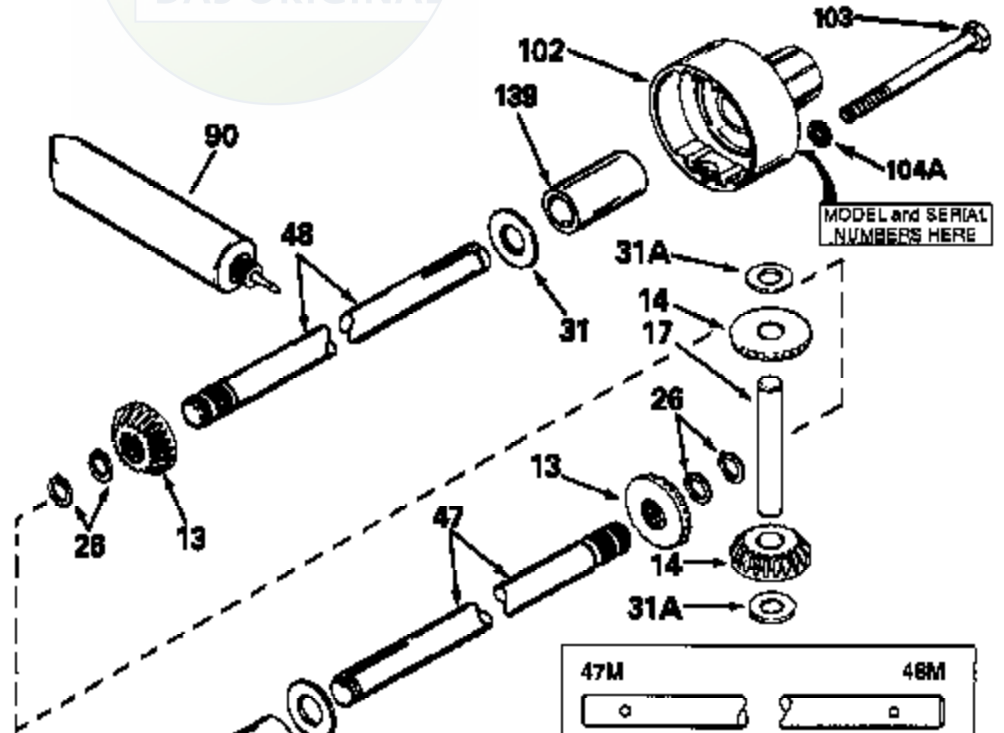

JOIST

SICHER IST DAS:
DAS ORIGINAL

47	48
47A	48A
47B	48B
47C	48C
47D	48D
47E	48E
47H	48H
47L	48L

47M	48M
47P	48P
47R	48R
47V	48V
47W	48W
47X	48X

Ref #	Part Number	Qty	Description
13	778067		Gear, Bevel (16 teeth)
14	778068		Gear, Pinion (16 teeth)
17	786040		Pin, Drive
26	792018		Ring, Retaining
31	780001		Washer (3/4" ID x 1-1/2" OD x 1/16" t hick)
31A	780096		Washer, Thrust
47D	774250		Axle (20-1/2" long)
48D	774251		Axle (9-1/8" long)
82	786043		Sprocket. No Teeth 54. O.D. 8.823
82	786051		Sprocket. No Teeth 60. O.D. 9.841
82	786070		Sprocket. No Teeth 48. O.D. 7.920
82	786041A		Sprocket. No Teeth 45. O.D. 7.389
82	786042	100-146	Sprocket. No Teeth 40. O.D. 6.650
90	788067B	Peerless	Grease (32 oz. bottle Bentonite greas e)
101	774073		Differential Carrier Hsg (Incl. 137)
102	774073		Differential Carrier Hsg (Incl. 139)
103	792041		Screw, 5/16-18 x 3-3/4"
104A	792061		Washer, Flat, 5/16"
104	792042		Nut, Lock, 5/16-18 (Use as required)
137	780077		Bushing (3/4" ID x 1-1/16" OD x 2-1/1 6" long)
139	780077		Bushing (3/4 ID x 1-1/16" OD x 2-1/16 " long)